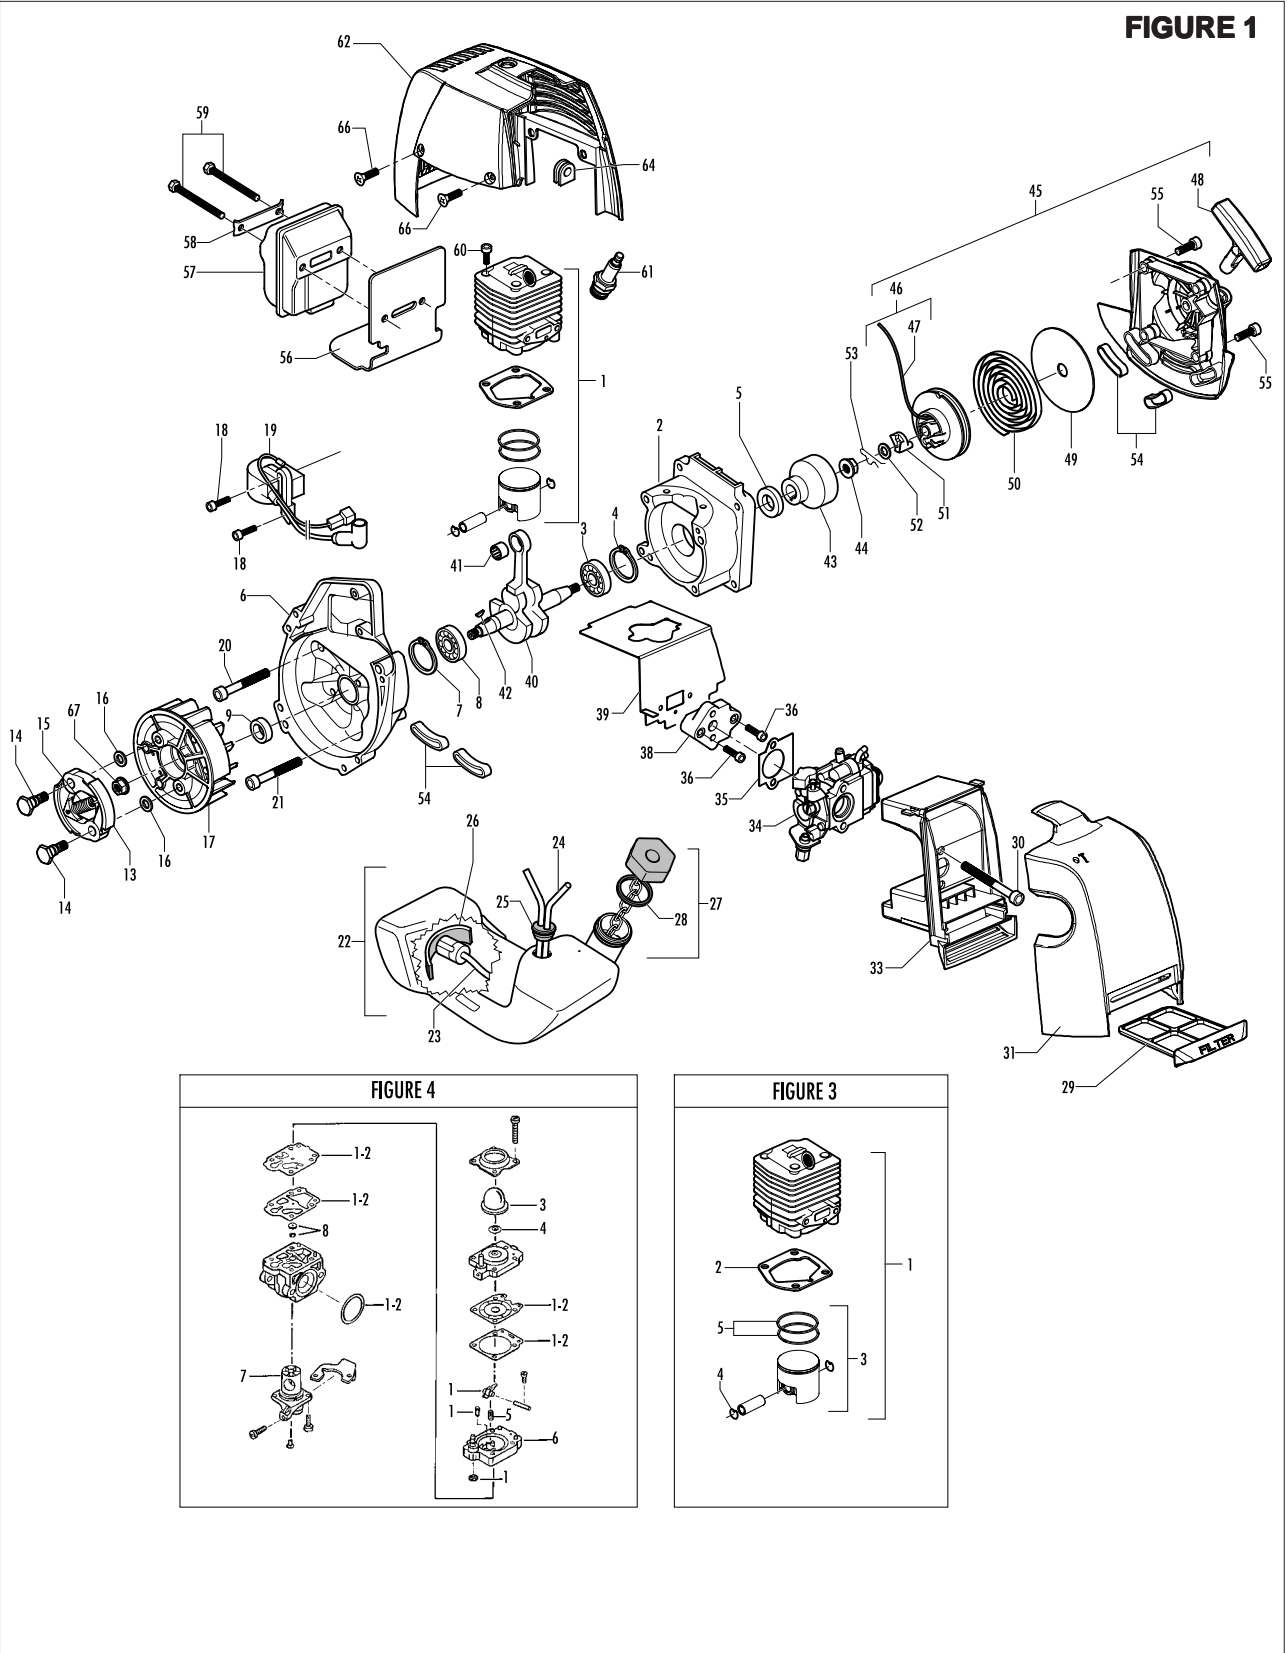

brand	MCCULLOCH

date	APR/03	SHEET 1/4

Model	Prefix
ELITE 3925	01

Product number
953900388